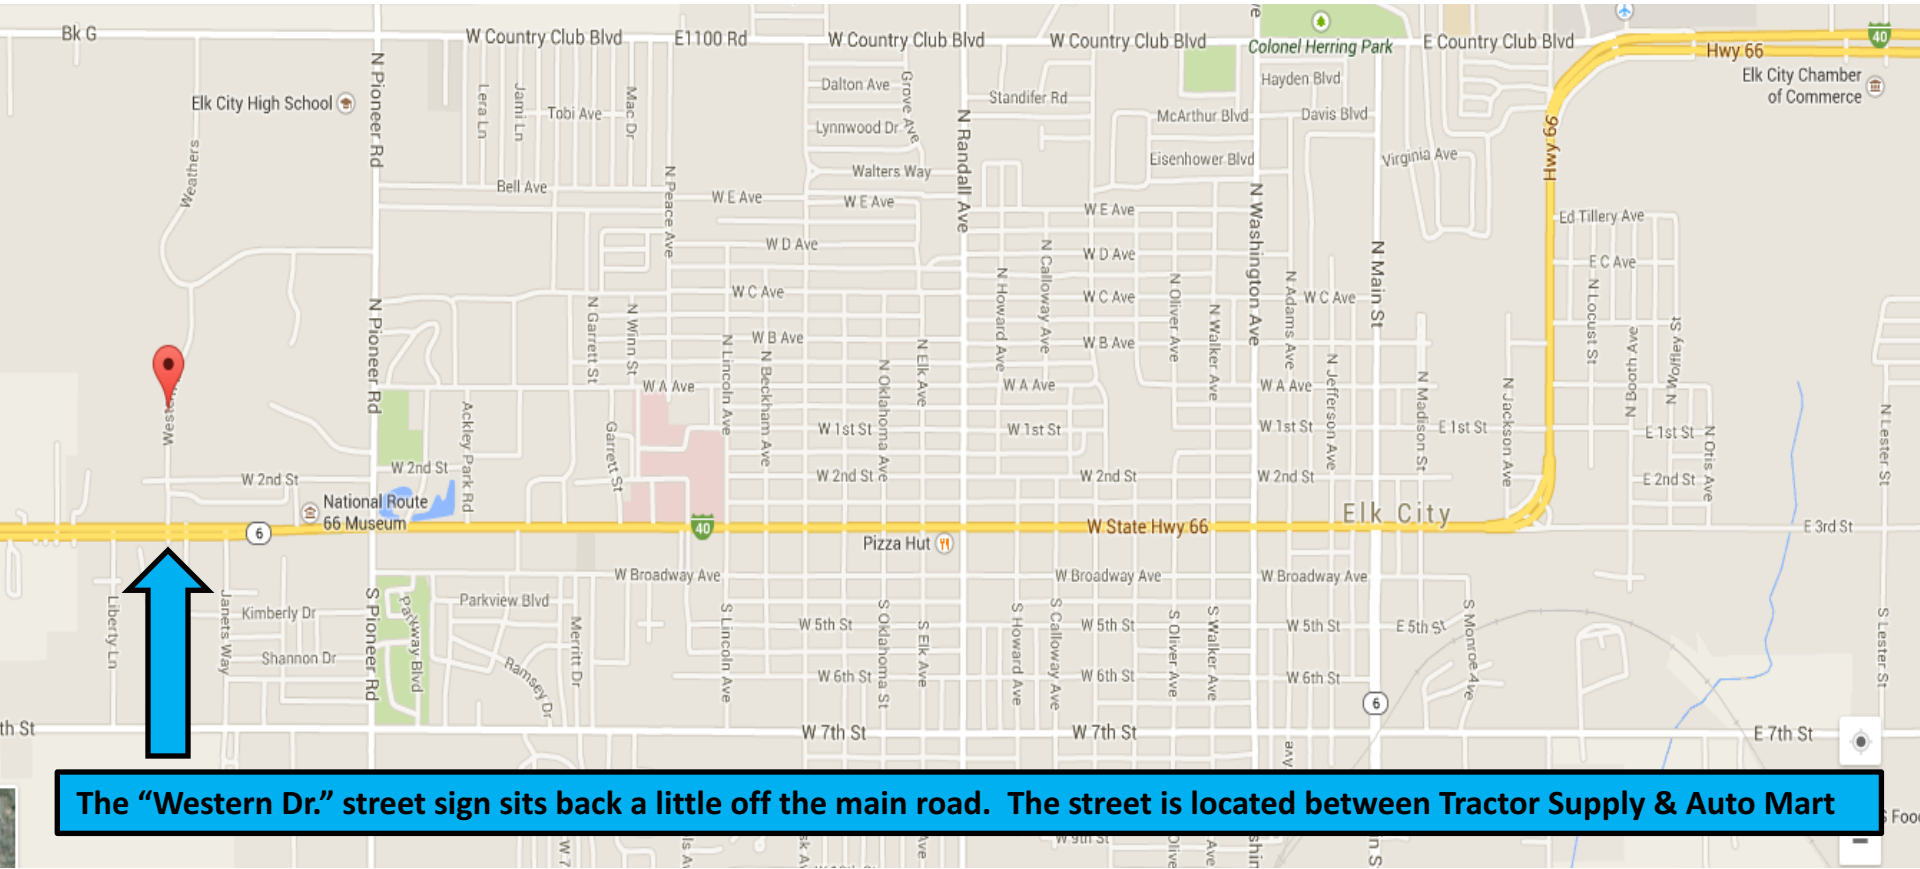

**Western Technology Center
Safety Training Center
301 Western Dr., Elk City 73644
580.225.4982**

From the East

From I-40 W take exit 41 (OK-34 N, Woodward, Elk City) to merge onto I-40 Bus W. Follow business route through town and turn right onto Western Dr. STC will be on the west side.

From the West

From I-40 W take exit 32 (OK-34S, Elk City, Mangum) to merge onto I-40 Bus E. Turn left onto Western Dr. STC will be on the west side.

From the South

From OK-34 N – Head north to I-40BUS E/W 3rd St. and take a right. Turn left onto Western Dr. STC will be on the west side.

From OK-6 N – Head north to W 3rd St. and take a left. Turn left onto Western Dr. STC will be on the west side.

From the North

From US-283 - head south to OK-6/E1110 Rd. Turn left and go to I-40BUS E/OK-6 S/W 3rd. Turn left onto I-40BUS E/OK-6 S/W 3rd St. Turn left onto Western Dr. STC will be on the west side.

From OK-34 – head south to I-40BUS W and take a right. Follow business route through town and turn right onto Western Dr. STC will be on the west side.

The “Western Dr.” street sign sits back a little off the main road. The street is located between Tractor Supply & Auto Mart